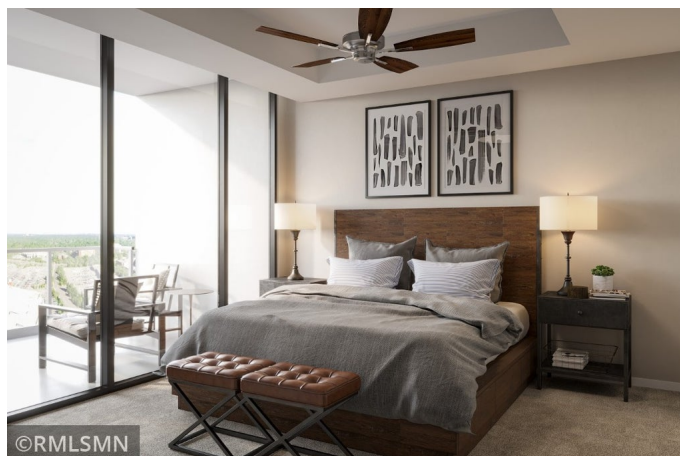

$6,360 - 3650 Hazelton Road 131, Edina

MLS® #6071049

$6,360

2 Bedroom, 3.00 Bathroom, 1,990 sqft
Residential Lease on 0.00 Acres

The Bower, Edina, MN

The Bower is the exciting apartment living experience that Edina has been waiting for. Located in Edina on Hazelton Rd, residents here have a quick connection to great attractions. Here at our community, our welcoming team is excited to help you find your perfect place. Our community has received top marks for active lifestyles. It's time to love where you live.

Built in 2021

Essential Information

MLS® #	6071049
Price	$6,360
Bedrooms	2
Bathrooms	3.00
Full Baths	2
Square Footage	1,990
Acres	0.00
Year Built	2021
Type	Residential Lease
Sub-Type	Apartment
Style	Apartment
Status	Active

Community Information

Address	3650 Hazelton Road 131
Subdivision	The Bower
City	Edina